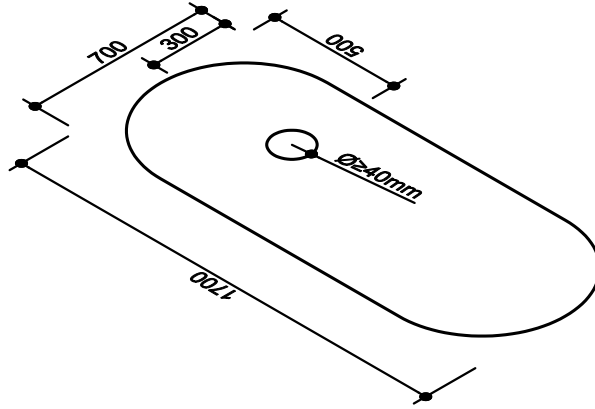

FC-335
1700×700×600

Hydropower Diagram

○ $\ge \varnothing 40\text{mm}$ floor drain

FC-335
1700×700×600

Product Drawing